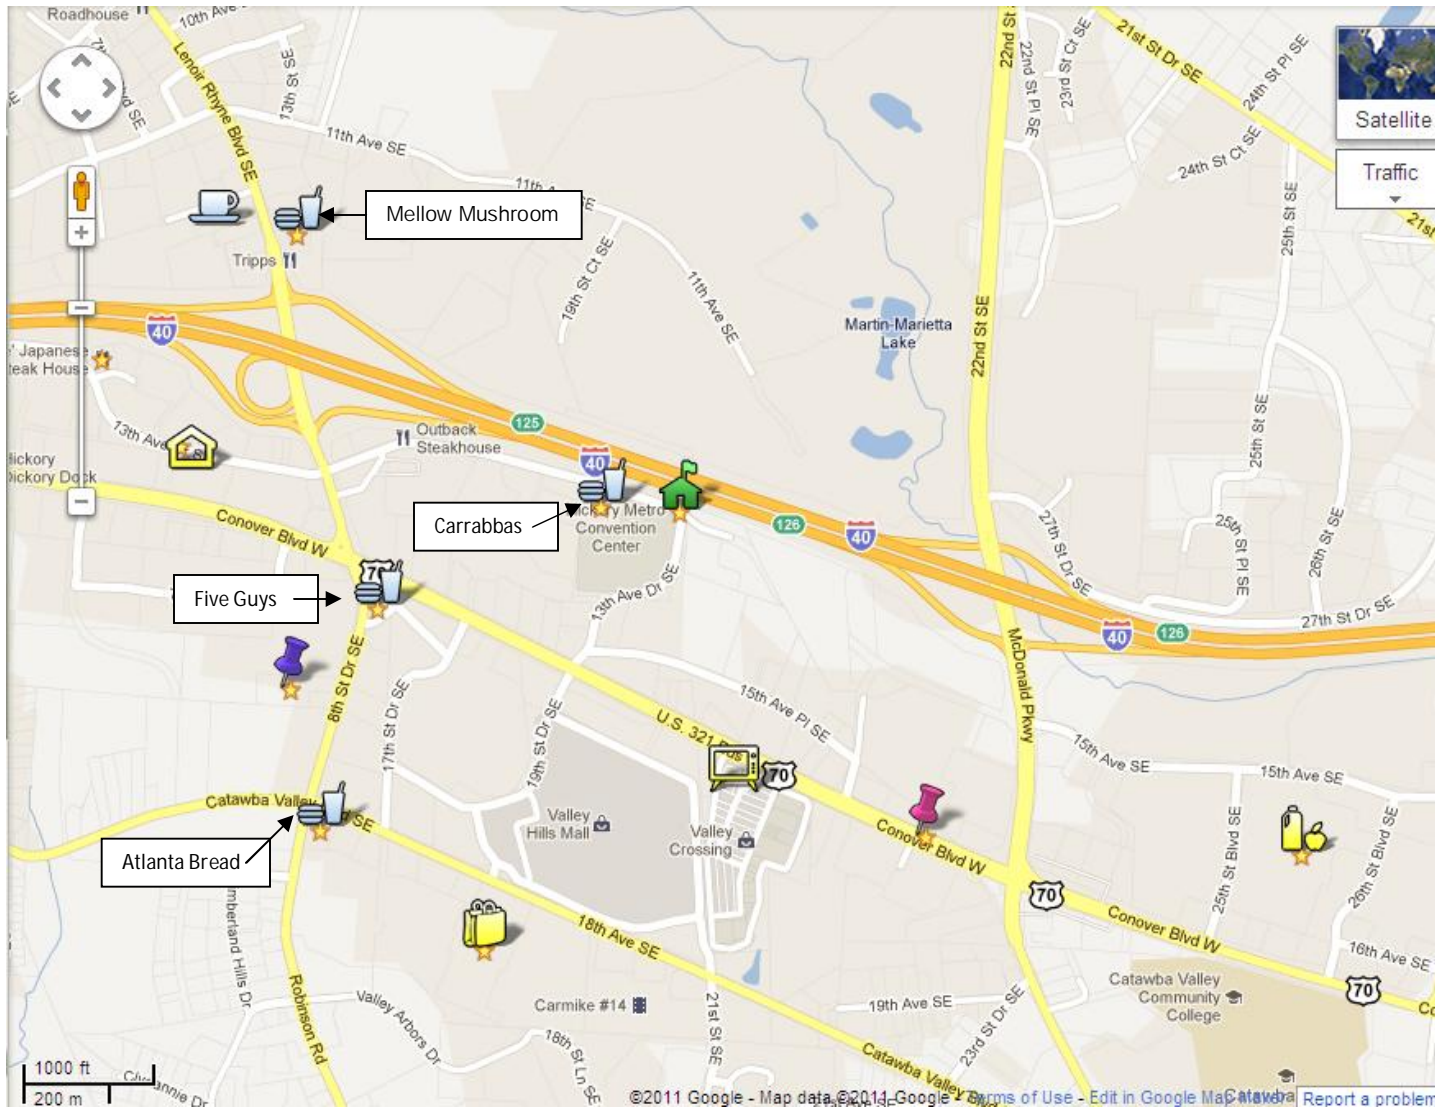

Places of Interest – Area Map

- 
Starbucks
 Starbucks 1186 Lenoir Rhyne Blvd, Hickory, NC 28602 (828) 322-8019
- 
PetSmart Hickory
- 
Hickory Metro Convention Center
 Show Site
- 
Petco
 This shopping plaza also has Michaels, Ross, East Coast Wings, Olive Garden, McDonalds, Child's, and Rack Room Shoes
- 
Sam's Club
 Wal-Mart Supercenter (grocery store) is in the same complex as Sam's Club
- 
Atlanta Bread Co
 Has outdoor seating - Dog Friendly
- 
Mellow Mushroom
 Has outdoor seating - Dog Friendly
- 
Target
- 
Quality Suites - Host Hotel
- 
Five Guys Burgers & Fries
 Outdoor Seating
- 
Carrabba's Italian Grill
 Outdoor Seating
- 
Hickory Furniture Mart
 WELCOME to Hickory Furniture Mart, a unique mix of nearly 100 furniture outlet stores, shops and galleries. Within this four-story complex, you'll find home furnishings, accessories, lighting, art, fi...

Other places of note:

RV Dumping Station at Carolina Coach & Camper, I-40 Exit 135, Claremont, NC

Grocery Store with good wine selection - Lowes Foods of Hickory, 2631 South NC Hwy 127, Hickory, NC 28602

ABC store (Liquor is only available at state run ABC stores in NC) - 530 US Hwy 321 NW, Hickory, NC 28601

Fast & Fresh Coin Laundry - 225 Lenoir Rhyne Blvd SE, Hickory, NC 28602 (LR Blvd is I 40 Exit 125)

AFTER HOURS EMERGENCY VETERINARIAN SERVICES-Take exit ramp for I-40 West Exit123B- Take ramp Right for US-321North toward Hickory/Lenoir. Make a legal U-Turn at Main Ave Dr NW.

Arrive at Veterinary Referral Hospital of Hickory, 126 US Hwy 321 SW, Hickory NC 28601